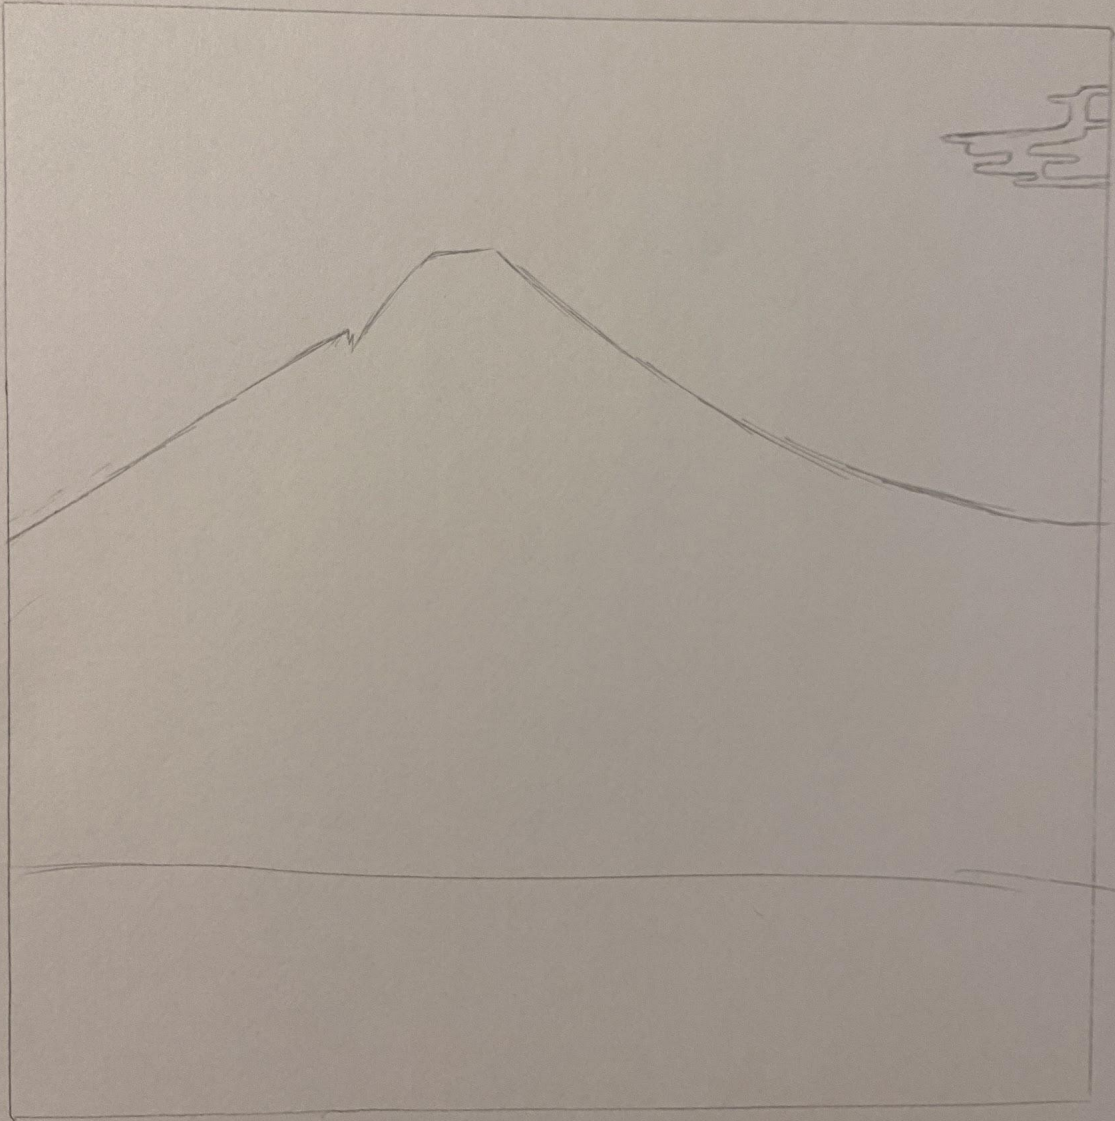

Elisa Fong-Hirschfelder

Japan at Night - Light Box

I was inspired by my favorite studio Ghibli movies and Japanese street photography when deciding to create a Japanese view of a mountain in a light box. As light boxes are made with colorful LED's, I thought the colors would match nicely with the aesthetic lighting of the serene scene.

Elisa Fong-Hirschfelder

2.

- slightly off-center mountain
- clouds top overlapping cloud on layer 3

3.

- darker part of mountain
- clouds overlapping
- cherry blossom shadows

14

- steel arch of grass
- gate + reflection

5

obridge

7.

- clouds
- side of temple

dark side of temple

8

◦ frame w/
rocks & flowers