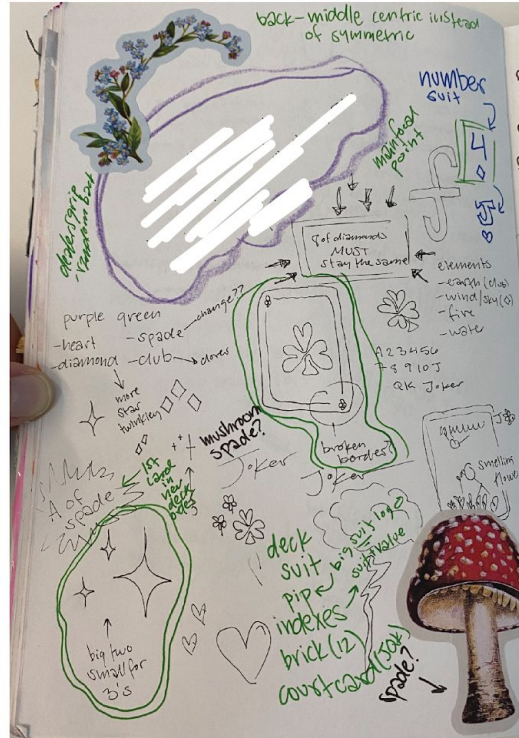

Deadlines

March

SUN	MON	TUE	WED	THU	FRI	SAT	
26	27	28	Mar 1	2	3	4	
5	6	7	8	9	10	11	
12	13	14	Ask Benj about cards				18
19	20	21	Ask Benj more question Moodboard dir	Sketchbook design of Start Face Card Designs	23	24	
26	27	28	29	30	31	Apr 1	
			Start suit 1				

April

SUN	MON	TUE	WED	THU	FRI	SAT
26	27	28	Start suit 1	30	31	Apr 1
2	3	4	5	6	7	8
9	10	11	12	13	14	15
16	17	18	19	20	21	22
23	24	25	26	27	28	29
30	May 1	2	3	4	5	6
	Finishing touches		Order cards			
			Start suit 2			
			Start suit 3			
			Start suit 4			

May

SUN	MON	TUE	WED	THU	FRI	SAT
30	May 1	2	3	4	5	6
	Finishing touches		Order cards			
7	8	9	10	11	12	13
	Order cards DEADLINE	ORDER DUE				
14	15	16	17	18	19	20
			PROJECT DUE			
21	22	23	24	25	26	27
28	29	30	31	Jun 1	2	3

Sketches