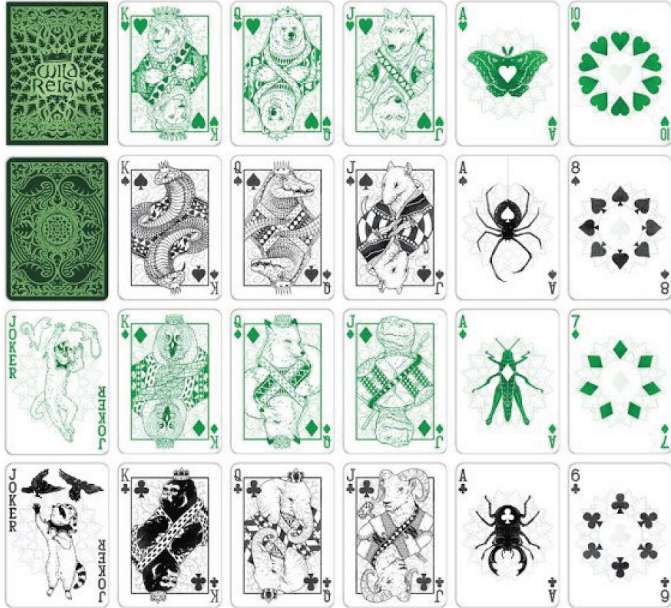

The background features a complex, abstract pattern of swirling green and purple brushstrokes. The colors are vibrant and layered, creating a sense of movement and depth. The text is centered over this pattern.

zenith project

kali micetich

Ideas

- Printmaking
- Embroidery
- Painting
- Design T-shirt or hoodie
- Pottery
- Calendar
- Deck of cards

Why?

- Summer Camp

Brainstorming

Deadlines

March

SUN	MON	TUE	WED	THU	FRI	SAT	
26	27	28	Mar 1	2	3	4	
5	6	7	8	9	10	11	
12	13	14	Ask Benj about cards				18
19	20	21	Ask Benj more question Moodboard dir	Sketchbook design of Start Face Card Designs	23	24	
26	27	28	29	30	31	Apr 1	
			Start suit 1				

2

96

K

Q

7

8

Progress cont.

The background features a complex, abstract pattern of swirling and brushstroke-like shapes. The colors are primarily shades of green and purple, with some lighter lavender tones. The patterns are organic and fluid, resembling natural forms like leaves or water currents. The text 'final products' is centered over this background in a white, bold, serif font.