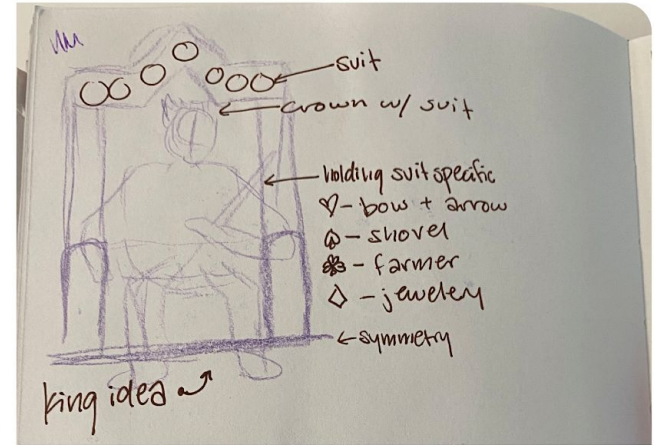

Deadlines

March

SUN	MON	TUE	WED	THU	FRI	SAT	
26	27	28	Mar 1	2	3	4	
5	6	7	8	9	10	11	
12	13	14	Ask Benj about cards				18
19	20	21	Ask Benj more question Moodboard dir	Sketchbook design of Start Face Card Designs	23	24	
26	27	28	29	30	31	Apr 1	
			Start suit 1				

April

SUN	MON	TUE	WED	THU	FRI	SAT
26	27	28	Start suit 1	30	31	Apr 1
2	3	4	5	6	7	8
9	10	11	12	13	14	15
16	17	18	19	20	21	22
23	24	25	26	27	28	29
30	May 1	2	3	4	5	6
	Finishing touches		Order cards			
			Start suit 2			
			Start suit 3			
			Start suit 4			

May

SUN	MON	TUE	WED	THU	FRI	SAT
30	May 1	2	3	4	5	6
	Finishing touches		Order cards			
7	8	9	10	11	12	13
	Order cards DEADLINE	ORDER DUE				
14	15	16	17	18	19	20
			PROJECT DUE			
21	22	23	24	25	26	27
28	29	30	31	Jun 1	2	3

Sketches