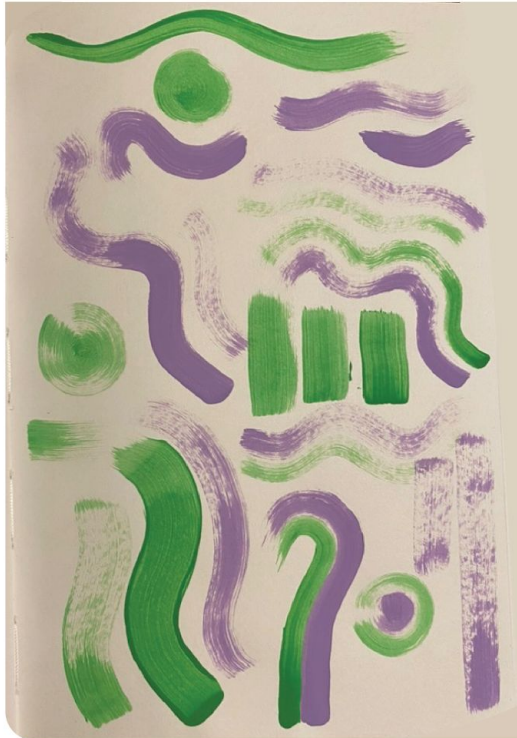

Deadlines

March

SUN	MON	TUE	WED	THU	FRI	SAT	
26	27	28	Mar 1	2	3	4	
5	6	7	8	9	10	11	
12	13	14	Ask Benj about cards				18
19	20	21	Ask Benj more question Moodboard dir	Sketchbook design of Start Face Card Designs	23	24	
26	27	28	29	30	31	Apr 1	
			Start suit 1				

April

SUN	MON	TUE	WED	THU	FRI	SAT
26	27	28	Start suit 1	30	31	Apr 1
2	3	4	5	6	7	8
9	10	11	12	13	14	15
16	17	18	19	20	21	22
23	24	25	26	27	28	29
30	May 1	2	3	4	5	6
	Finishing touches		Order cards			
			Start suit 2			
			Start suit 3			
			Start suit 4			

May

SUN	MON	TUE	WED	THU	FRI	SAT
30	May 1	2	3	4	5	6
	Finishing touches		Order cards			
7	8	9	10	11	12	13
	Order cards DEADLINE	ORDER DUE				
14	15	16	17	18	19	20
			PROJECT DUE			
21	22	23	24	25	26	27
28	29	30	31	Jun 1	2	3

Sketches