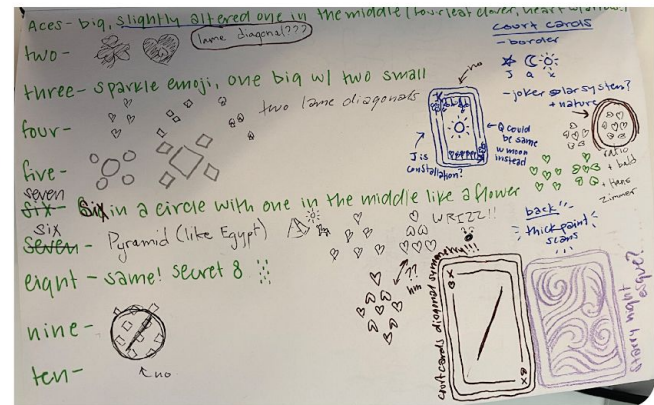

Deadlines

March

SUN	MON	TUE	WED	THU	FRI	SAT	
26	27	28	Mar 1	2	3	4	
5	6	7	8	9	10	11	
12	13	14	Ask Benj about cards				18
19	20	21	Ask Benj more question Moodboard dir	Sketchbook design of Start Face Card Designs	23	24	
26	27	28	29	30	31	Apr 1	
			Start suit 1				

April

SUN	MON	TUE	WED	THU	FRI	SAT
26	27	28	Start suit 1	30	31	Apr 1
2	3	4	5	6	7	8
9	10	11	12	13	14	15
16	17	18	19	20	21	22
23	24	25	26	27	28	29
30	May 1	2	3	4	5	6
	Finishing touches		Order cards			
			Start suit 2			
			Start suit 3			
			Start suit 4			

May

SUN	MON	TUE	WED	THU	FRI	SAT
30	May 1	2	3	4	5	6
	Finishing touches		Order cards			
7	8	9	10	11	12	13
	Order cards DEADLINE	ORDER DUE				
14	15	16	17	18	19	20
			PROJECT DUE			
21	22	23	24	25	26	27
28	29	30	31	Jun 1	2	3

Sketches