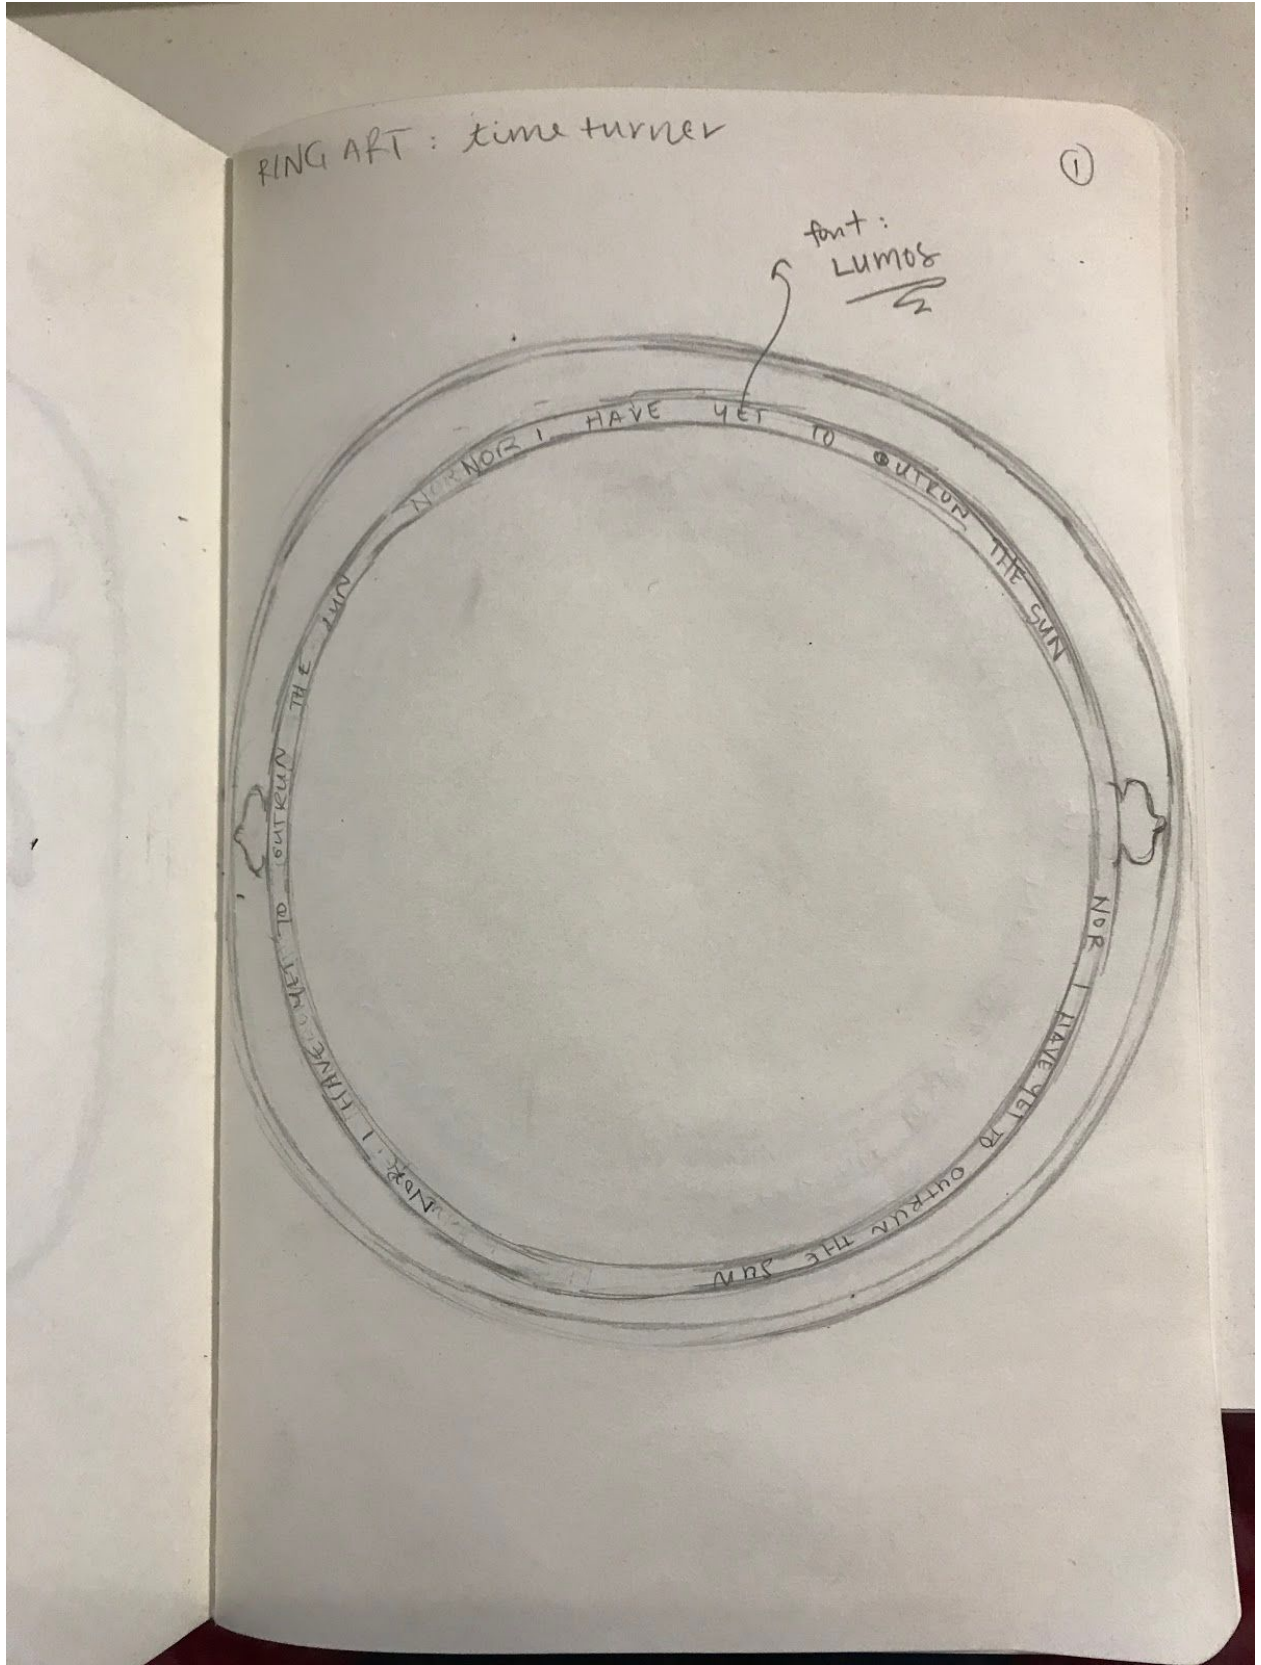

Saumeya Suseenthiran - Ring Art - Time Turner

Saumeya Suseenthiran - Ring Art - Time Turner

Saumeya Suseenthiran - Ring Art - Time Turner

Saumeya Suseenthiran - Ring Art - Time Turner

Saumeya Suseenthiran - Ring Art - Time Turner

Saumeya Suseenthiran - Ring Art - Time Turner

Saumeya Suseenthiran - Ring Art - Time Turner

This project and this design has relevance to my own life because it depicts the time turner from the Harry Potter series. It is an homage to my childhood as I turn 18 soon. I recently re-read the books to remember how I felt ~~was~~ when I read them at the age of 7 and regain some of that childhood magic before I close the chapter on it. It^z will serve as a reminder of all the good memories and moments from my youth.