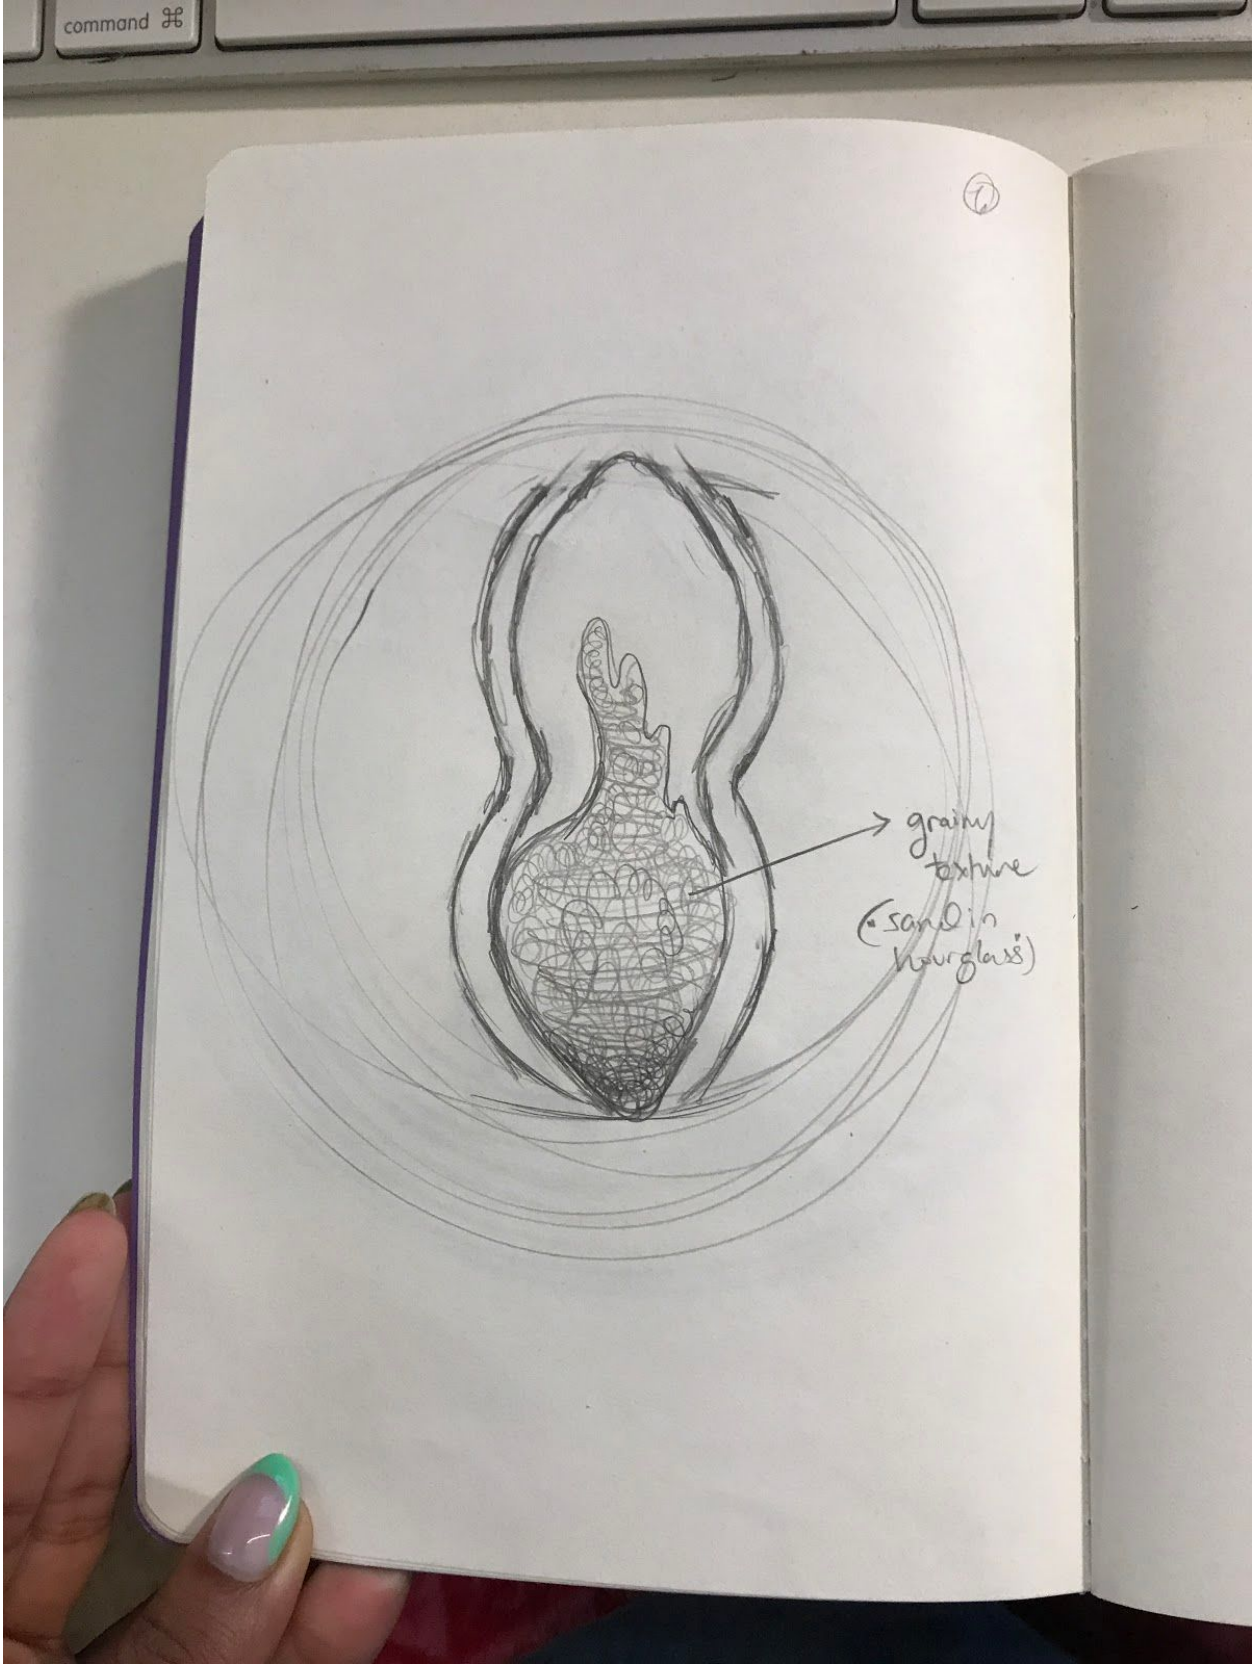

Saumeya Suseenthiran - Ring Art - Time Turner

Saumeya Suseenthiran - Ring Art - Time Turner

Saumeya Suseenthiran - Ring Art - Time Turner

Saumeya Suseenthiran - Ring Art - Time Turner

Saumeya Suseenthiran - Ring Art - Time Turner

Saumeya Suseenthiran - Ring Art - Time Turner

Saumeya Suseenthiran - Ring Art - Time Turner

This project and this design has relevance to my own life because it depicts the time turner from the Harry Potter series. It is an homage to my childhood as I turn 18 soon. I recently re-read the books to remember how I felt ~~was~~ when I read them at the age of 7 and regain some of that childhood magic before I close the chapter on it. It^z will serve as a reminder of all the good memories and moments from my youth.