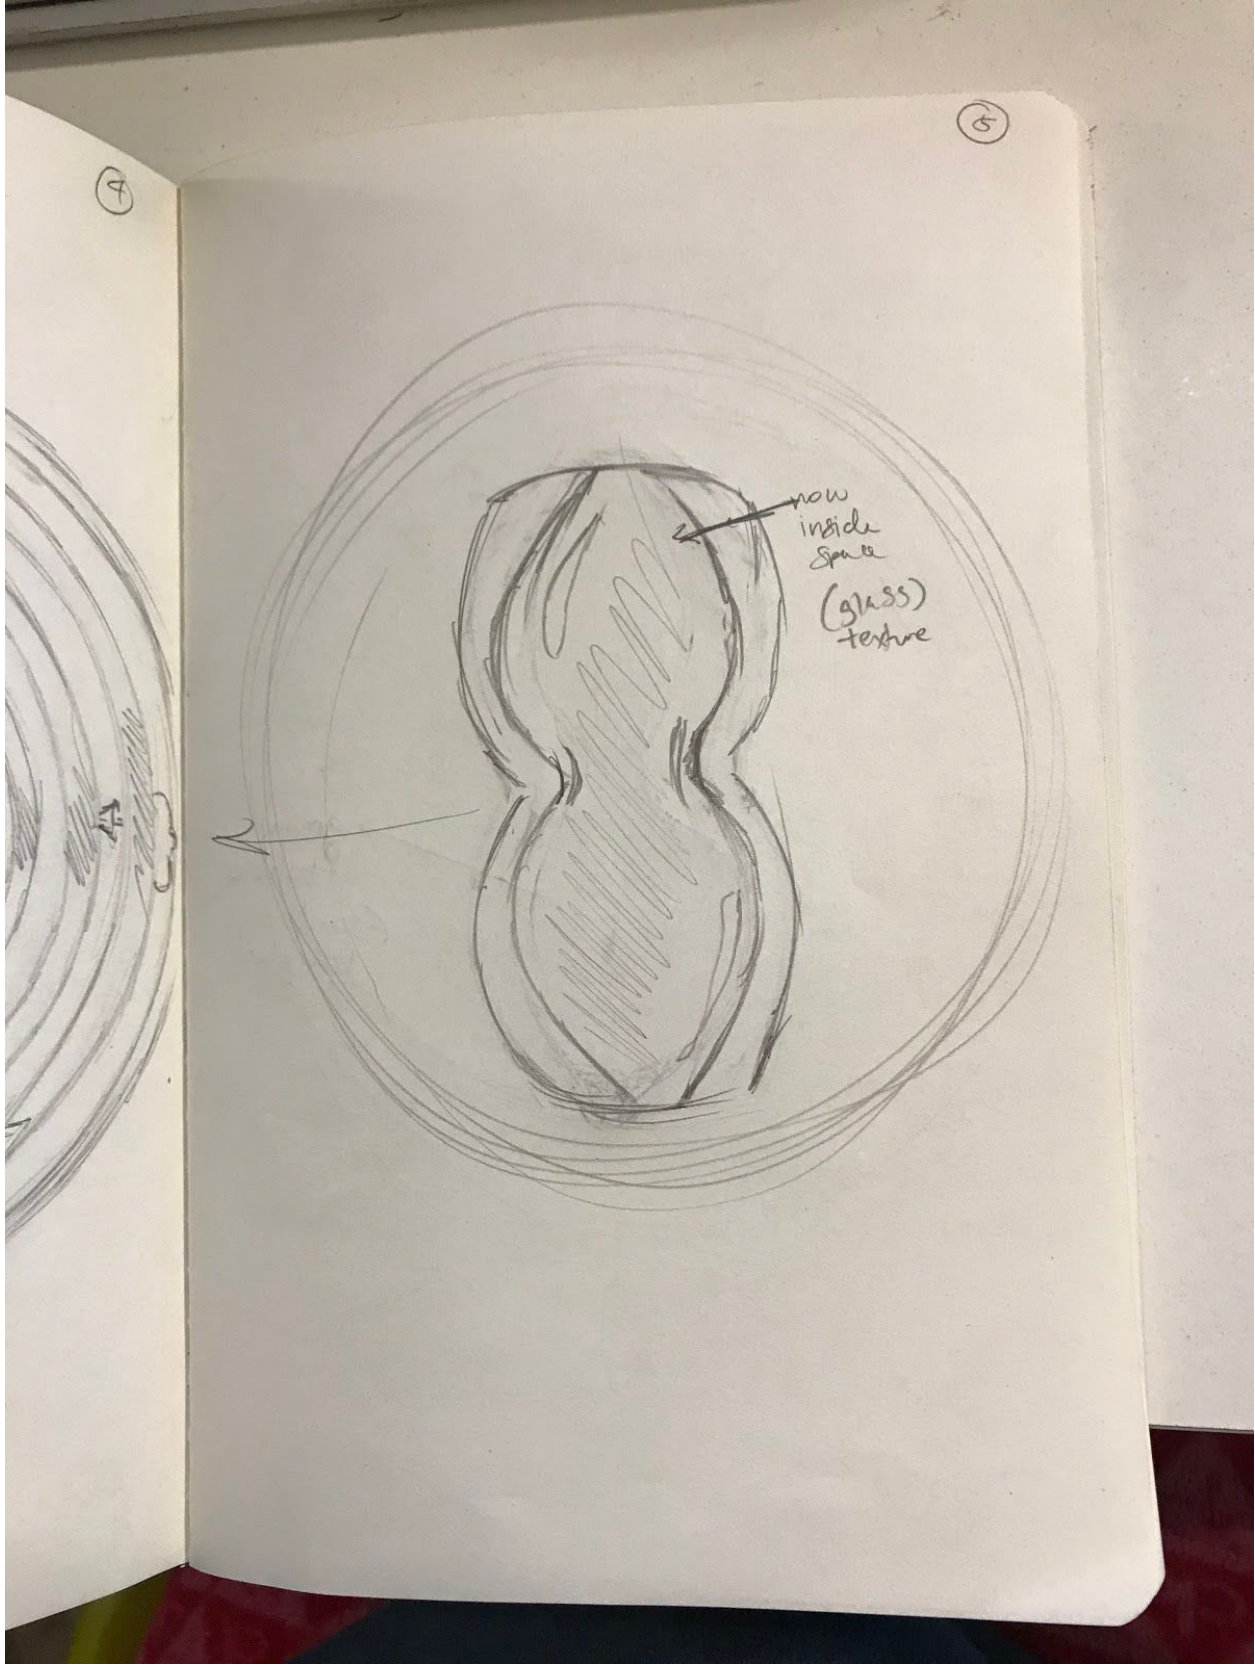

Saumeya Suseenthiran - Ring Art - Time Turner

Saumeya Suseenthiran - Ring Art - Time Turner

Saumeya Suseenthiran - Ring Art - Time Turner

Saumeya Suseenthiran - Ring Art - Time Turner

Saumeya Suseenthiran - Ring Art - Time Turner

Saumeya Suseenthiran - Ring Art - Time Turner

Saumeya Suseenthiran - Ring Art - Time Turner

This project and this design has relevance to my own life because it depicts the time turner from the Harry Potter series. It is an homage to my childhood as I turn 18 soon. I recently re-read the books to remember how I felt ~~was~~ when I read them at the age of 7 and regain some of that childhood magic before I close the chapter on it. It^z will serve as a reminder of all the good memories and moments from my youth.